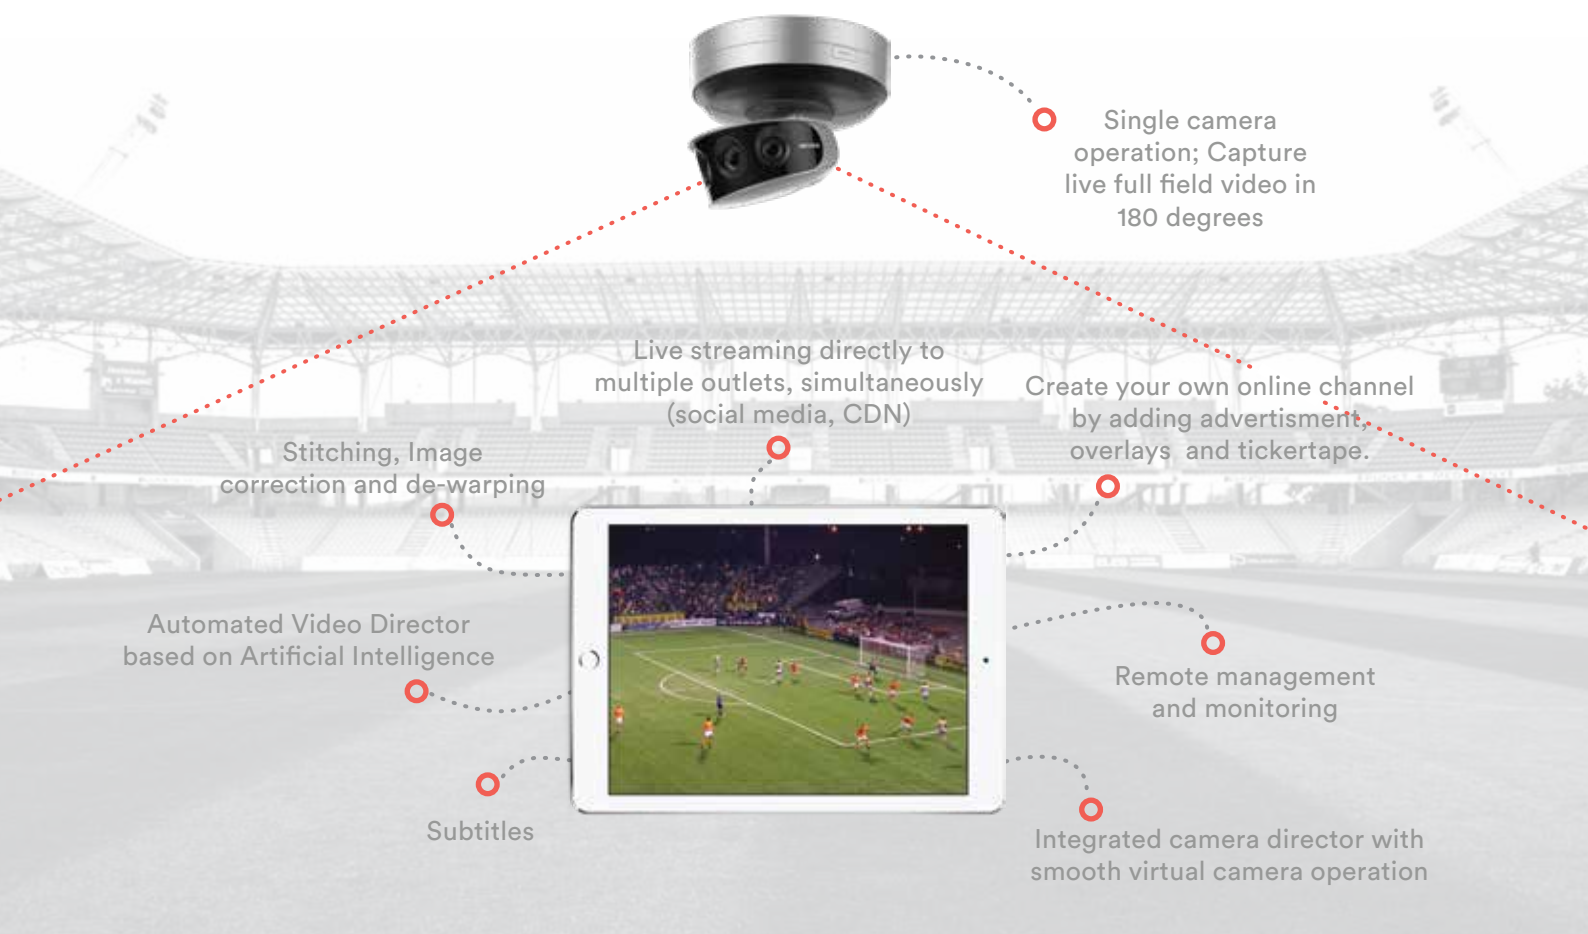

IQ Sports Producer Platform

AUTOMATED LIVE SPORTS PRODUCTION AND STREAMING SOLUTION IN ONE BOX

Intelligent, Low cost Live Production and Streaming of Field Sports with just one camera!

The IP Sports Producer is an all-in-one production suite. It's simple and intuitive interface allows anyone to produce and stream a game anywhere, with no on-site crew needed!

The IP Sports Producer makes live and on demand web broadcasting available without the hassle of setting up multiple cameras and hiring a camera crew. The system provides an automated video broadcast production with a one 180

degrees camera installation. The superb de-warping and stitching technology provides a natural looking corrected image with straight line markings. With this technology cost effective cameras can be used for complete coverage of the playing field. A pan and zoomed image is automatic created by special developed game tracking technology. With extra features such as live streaming, game replay generator,

IQSP LINKMATRIX DASHBOARD

IQSP LinkMatrix Dashboard is the central, cloud-based production control portal. It is an online platform from where the complete production can be managed and monitored. With extra features such as game summary generator replay tool, graphics and commentary it covers a field match as a professional production tool.