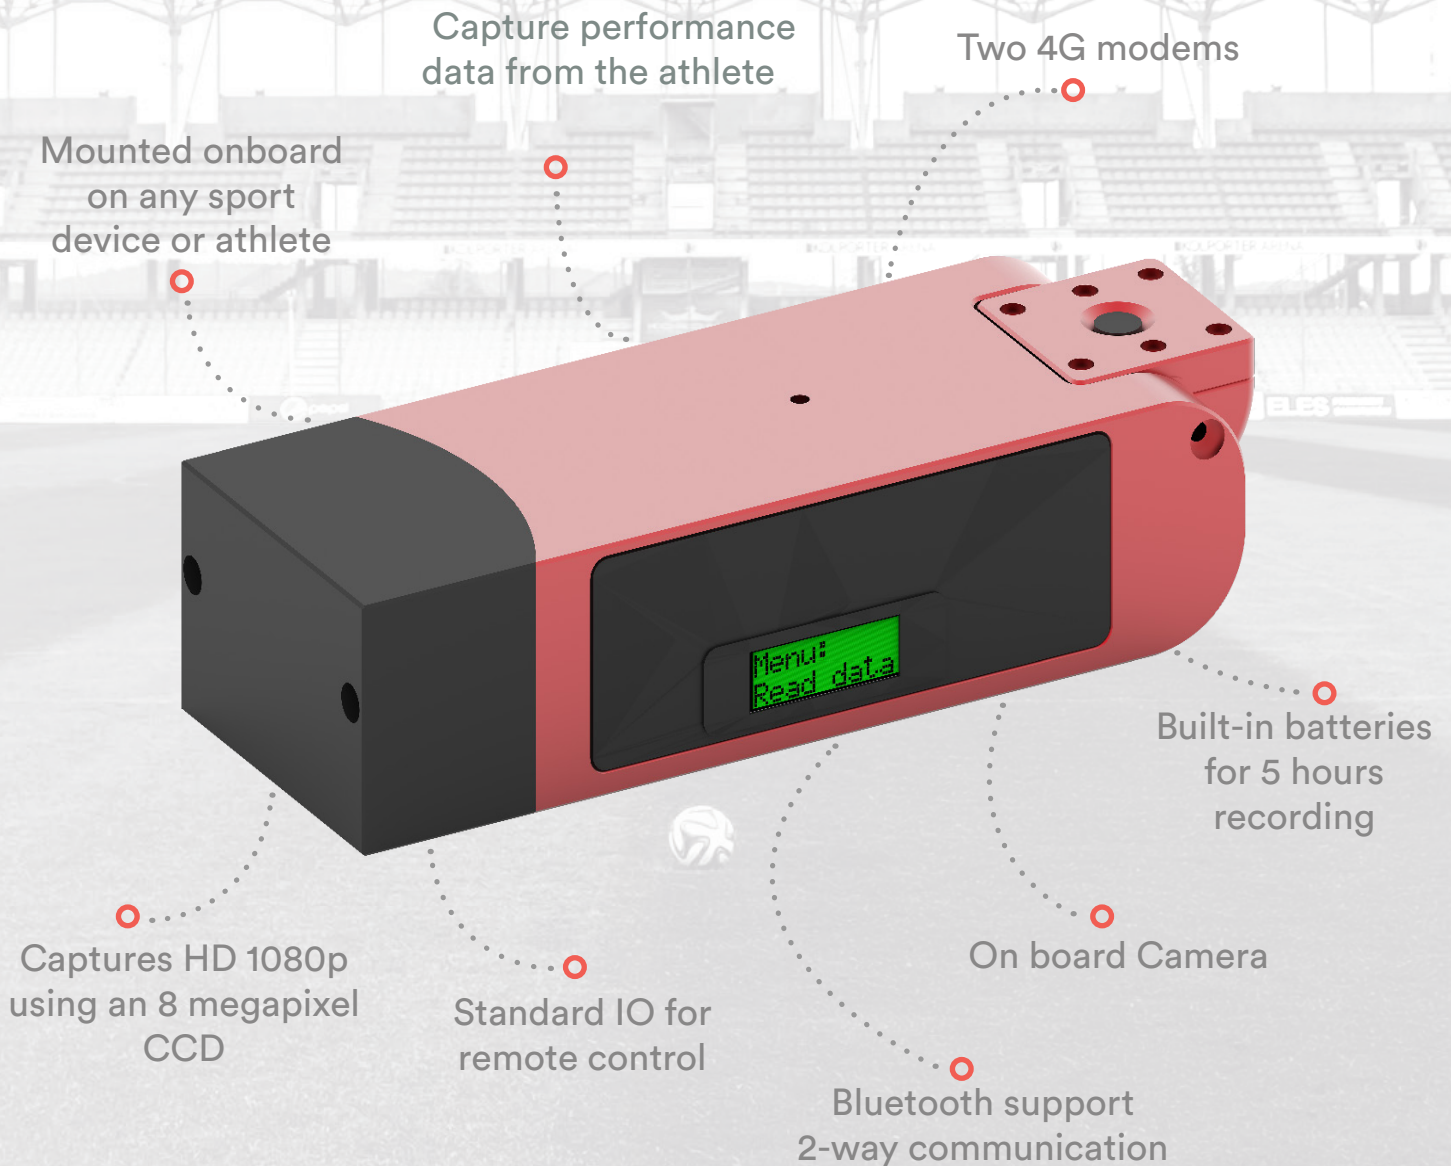

## Description

The EyeLink is a bonded wearable 4G actioncamera which uses either bonded cellular or WiFi connectivity to instantly allow you to capture and share video directly on Social Media or CDN's.